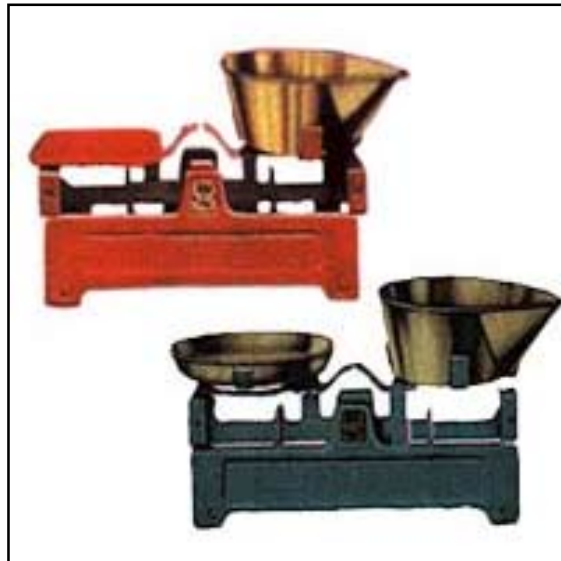

Circular spring balance

Steel yard platform scale

Pocket spring balance

314 D / 315 B / 315 D

**PORTABLE PLATFORM SCALE LOOSE WEIGHT
TYPE**

Counter beam scale

SEMI SELF INDICATING