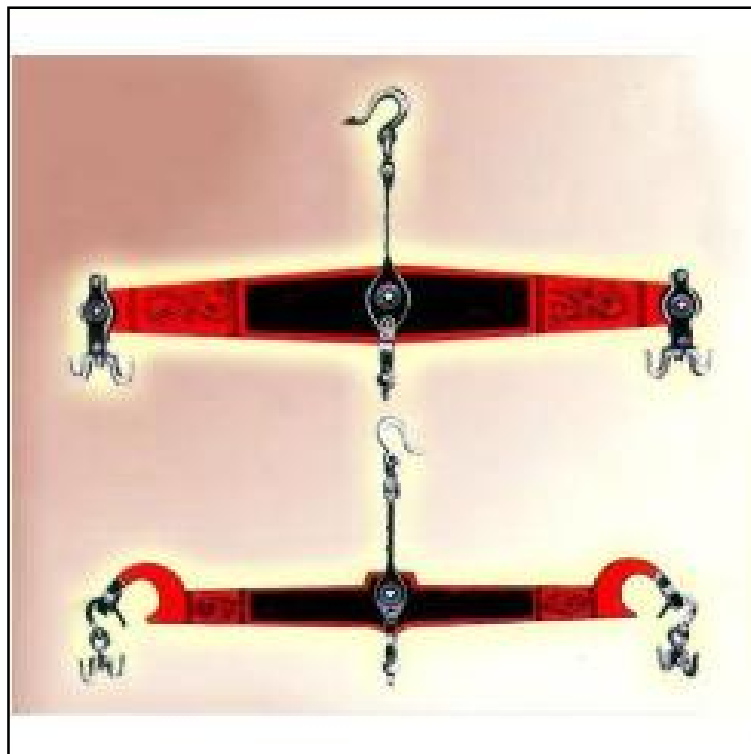

Smit Export

Smit Export

Smit Export

Smit Export

Weighing Scales

301 B

301 D

BEAM SCALE

Circular spring balance

Steel yard platform scale

Pocket spring balance

314 D / 315 B / 315 D

**PORTABLE PLATFORM SCALE LOOSE WEIGHT
TYPE**

Counter beam scale

SEMI SELF INDICATING