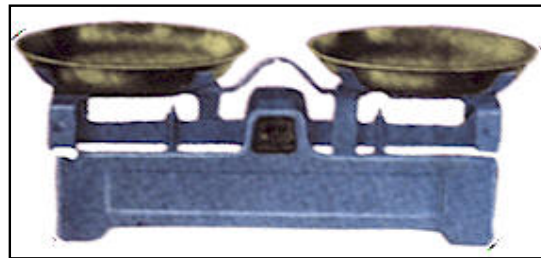

Smit Export

Smit Export

Smit Export

Smit Export

Weighing Scales

301 B

301 D

BEAM SCALE

Circular spring balance

Steel yard platform scale

Pocket spring balance

314 D / 315 B / 315 D

**PORTABLE PLATFORM SCALE LOOSE WEIGHT
TYPE**

Counter beam scale

SEMI SELF INDICATING